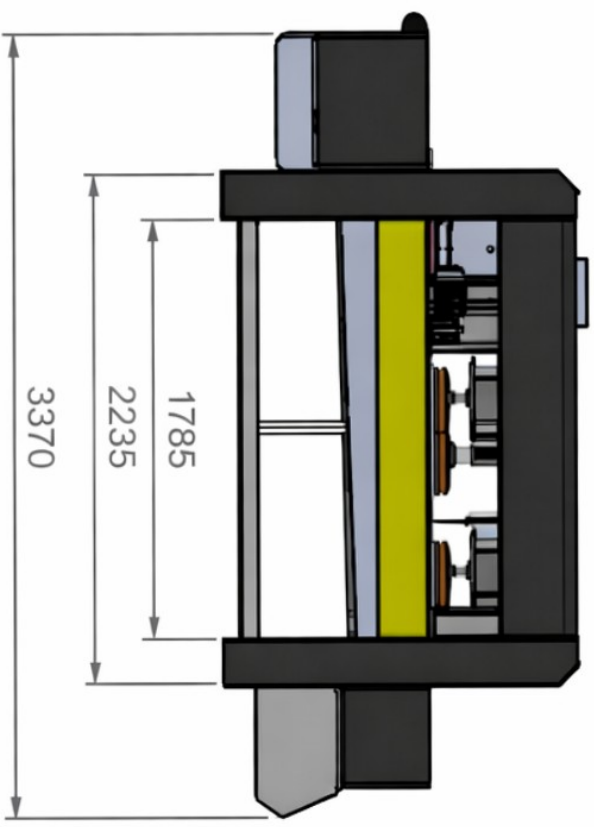

Carpet Washing Machine (RWM334)

Technical Specifications: RWM334

| Specification | Value |
|------------------------------|------------------------------------------|
| Belt width | 330 cm |
| Belt length | 275 cm |
| Brushes | 5 discs |
| Brush diameter | 460 cm (Note: likely mm) |
| Revolution | 196 RPM |
| Belt speed | 0-6 m/min |
| Width | 410 cm |
| Length | 260 cm |
| Height | 180 cm |
| Weight | 2100 Kg |
| Material | 304 Stainless steel / Hot-dip galvanized |
| Total Power | 11 kw/h |
| Water consumption | 3-30 units/min |
| Water discharge | Available |
| Control | Manual |
| Roller brush | Available (Dia 21cm, length 330 cm) |
| Bottom washing | Available |
| Auto detergent dispensing | Available (Timed) |
| Pressurized water & squeegee | Available |
| Tap water operation | Available |
| Carpet rolling system | Available |
| Pressure adjustment | Pneumatic or electric piston |