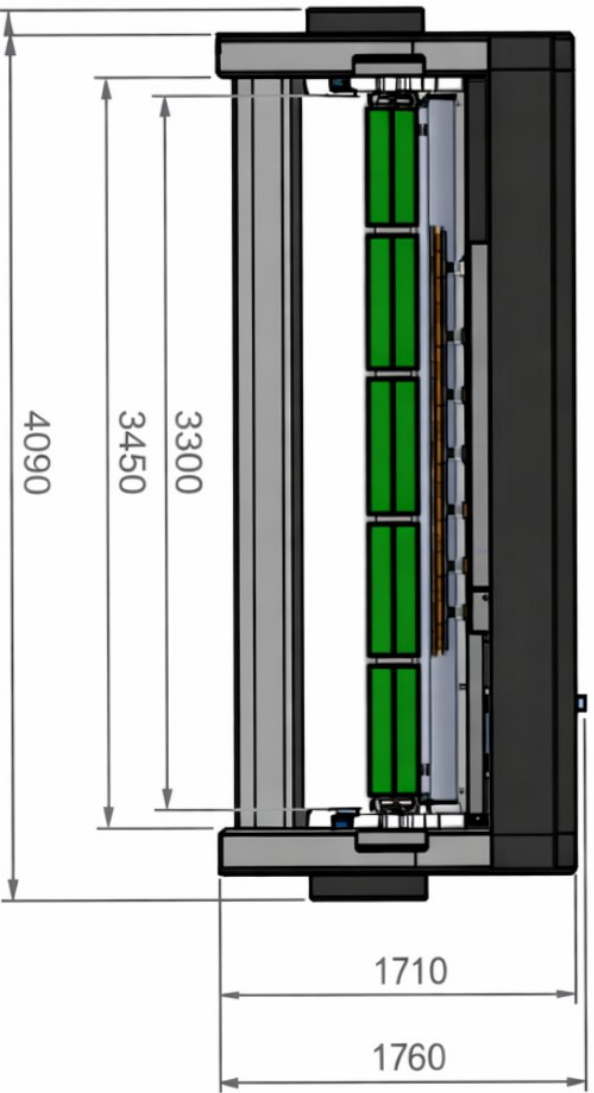

Carpet Washing Machine (RWM334)

Technical Specifications: RWM334

| Specification | Value |
|------------------------------|------------------------------------------|
| Belt width | 330 cm |
| Belt length | 275 cm |
| Brushes | 5 discs |
| Brush diameter | 460 cm (Note: likely mm) |
| Revolution | 196 RPM |
| Belt speed | 0-6 m/min |
| Width | 410 cm |
| Length | 260 cm |
| Height | 180 cm |
| Weight | 2100 Kg |
| Material | 304 Stainless steel / Hot-dip galvanized |
| Total Power | 11 kw/h |
| Water consumption | 3-30 units/min |
| Water discharge | Available |
| Control | Manual |
| Roller brush | Available (Dia 21cm, length 330 cm) |
| Bottom washing | Available |
| Auto detergent dispensing | Available (Timed) |
| Pressurized water & squeegee | Available |
| Tap water operation | Available |
| Carpet rolling system | Available |
| Pressure adjustment | Pneumatic or electric piston |